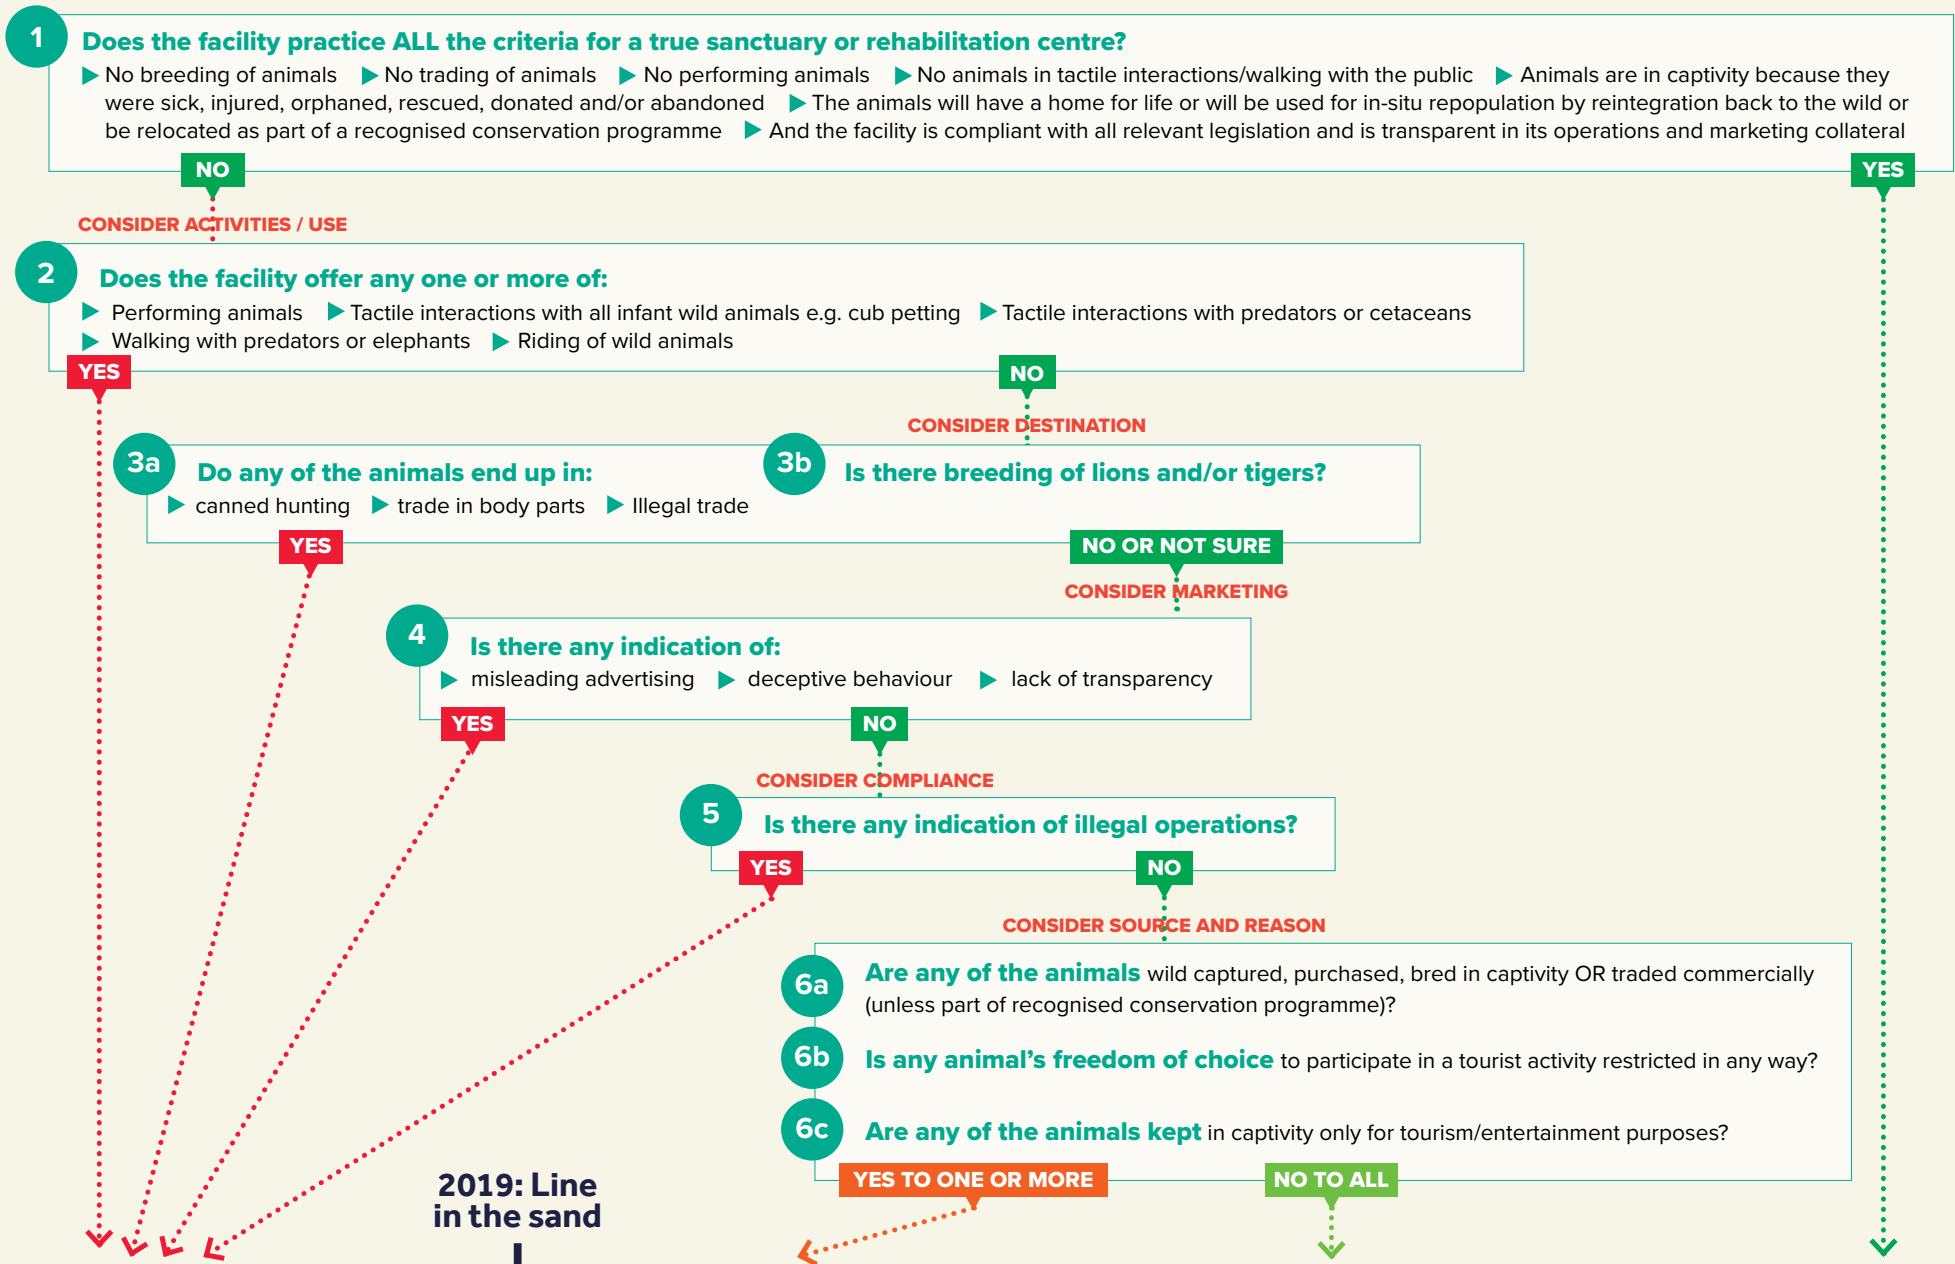

SATSA Decision Tree for Assessing Captive Wildlife Attractions & Activities

DISQUALIFYING CRITERIA

GRADING CRITERIA

2019: Line in the sand

AVOID

SUPPORT